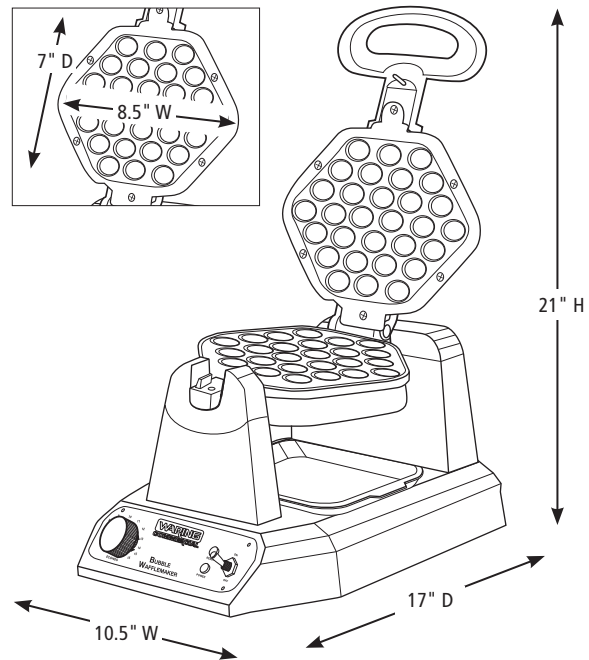

## PARTS & ACCESSORIES

**CAC177**

Cleaning Brush

**CAC174**

Fork

**WBW300XRP**

Bubble Waffle Plate Replacement Kit

## DIMENSIONS

Out of Box Weight: 13.3 lb.

| ORDERING INFORMATION           | #STD. PKG. | GIFTBOX WEIGHT | CUBIC FEET | BOX DIMENSIONS D X W X H | UPC          | CASE PKG. | MC WEIGHT | MC DIMENSIONS D X W X H  | MBC            |
|--------------------------------|------------|----------------|------------|--------------------------|--------------|-----------|-----------|--------------------------|----------------|
| WBW300X – Bubble Waffle Maker  | 1          | 14.3           | 1.358      | 12.5" x 17.875" x 10.5"  | 040072086496 | 1         | 14.3      | 13.25" x 18.25" x 11.25" | 10040072086493 |
| WBW300XRP – Replacement Plates | 1          | 3.5            | .08        | 1.875" x 7.875" x 9.375" | 040072088964 | 16        | 56        | 16.25" x 15.5" x 10"     | 10040072088961 |