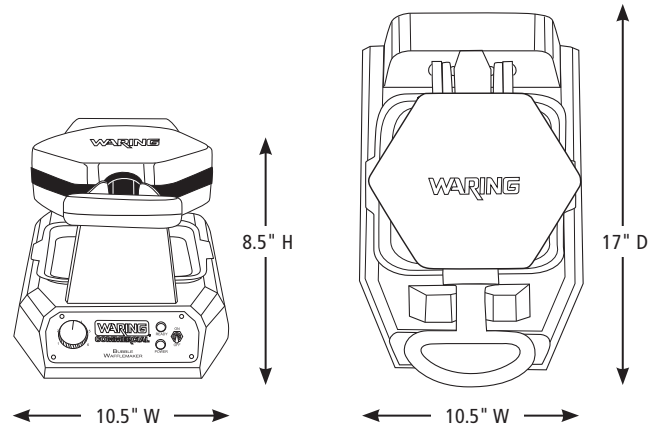

## DIMENSIONS

Out of Box Weight: 13.3 lb.

| ORDERING INFORMATION           | #STD. PKG. | GIFTBOX WEIGHT | CUBIC FEET | BOX DIMENSIONS D X W X H | UPC          | CASE PKG. | MC WEIGHT | MC DIMENSIONS D X W X H  | MBC            |
|--------------------------------|------------|----------------|------------|--------------------------|--------------|-----------|-----------|--------------------------|----------------|
| WBW300X – Bubble Waffle Maker  | 1          | 14.3           | 1.358      | 12.5" x 17.875" x 10.5"  | 040072086496 | 1         | 14.3      | 13.25" x 18.25" x 11.25" | 10040072086493 |
| WBW300XRP – Replacement Plates | 1          | 3.5            | .08        | 1.875" x 7.875" x 9.375" | 040072088964 | 16        | 56        | 16.25" x 15.5" x 10"     | 10040072088961 |